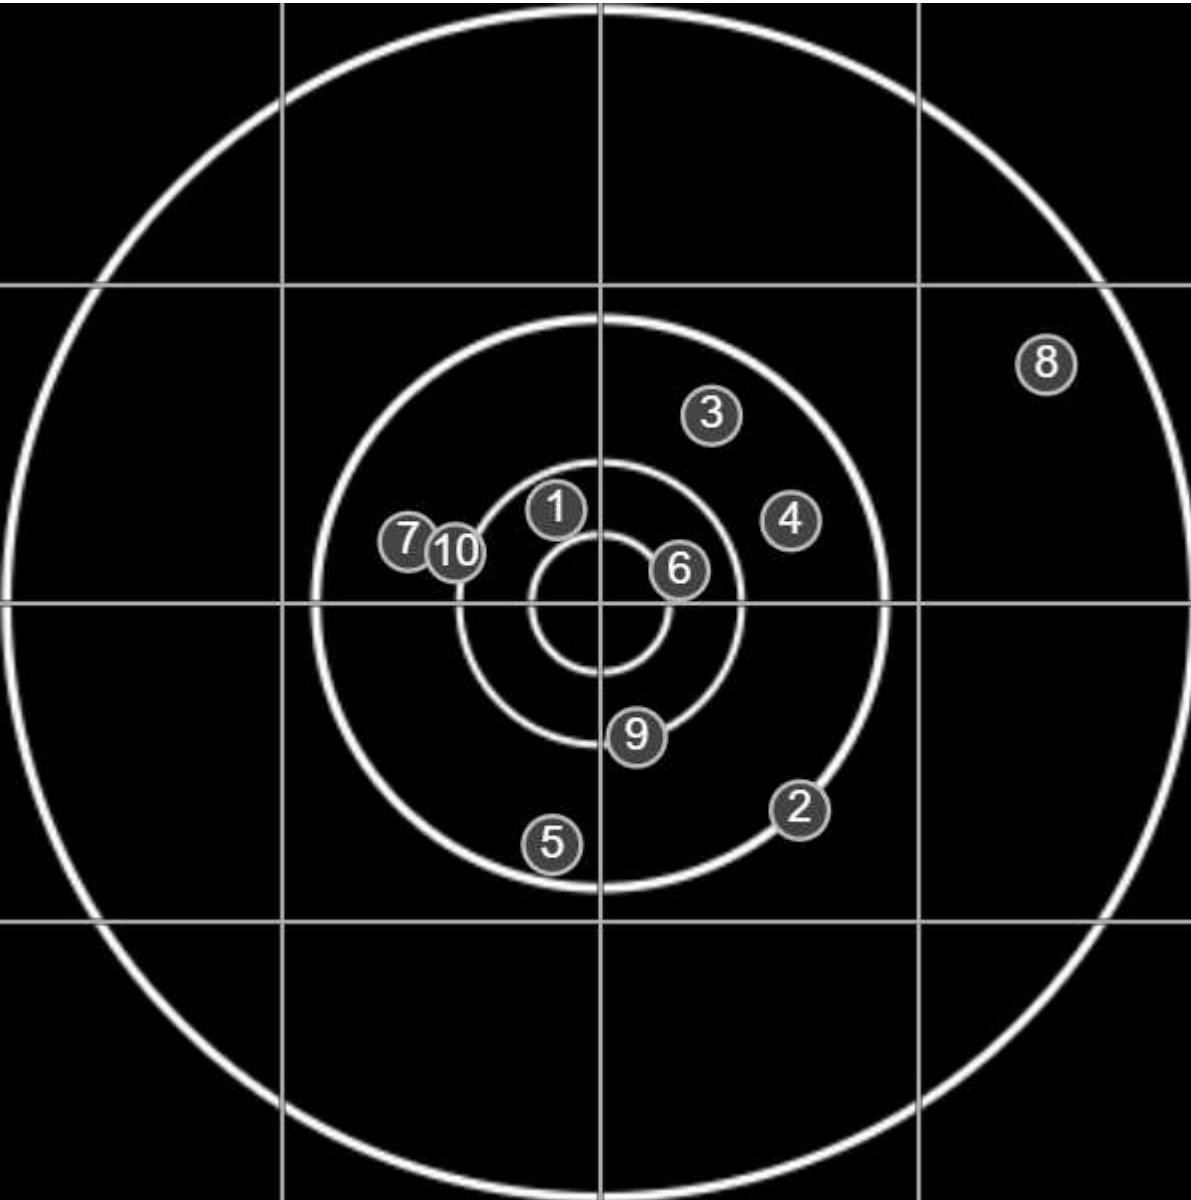

#	fps	score
10	1938	5
9	1918	V
8	1927	4
7	1949	5
6	1940	V
5	1891	5
4	1924	5
3	1932	5
2	1927	5
1	1916	V